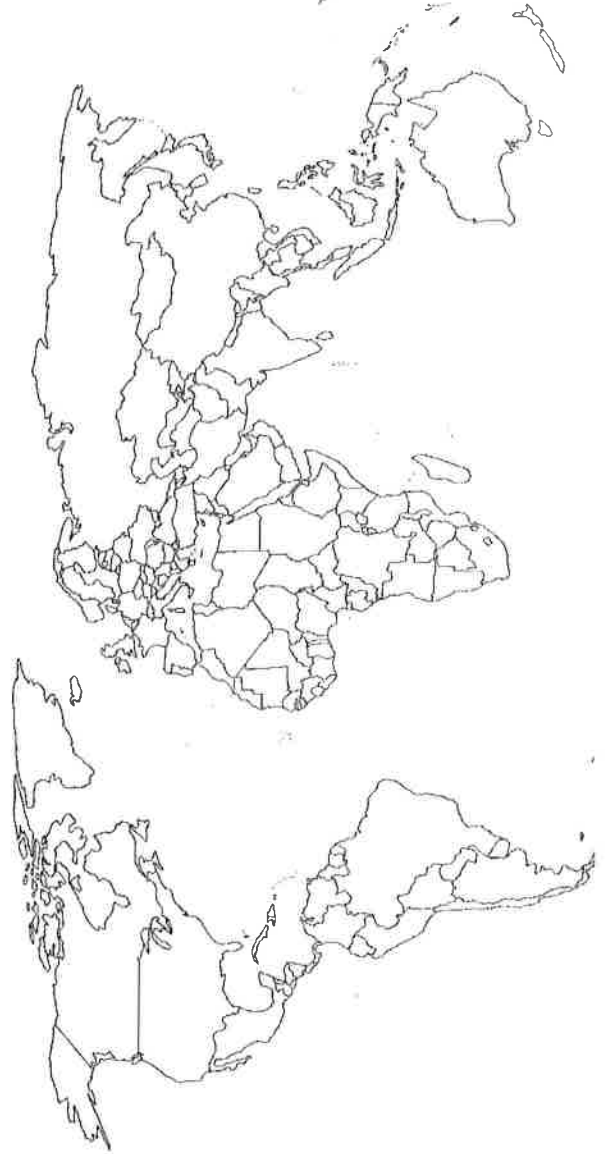

Agricultural Hearth Mapping Activity – Using either colors or symbols map the hearths of these crops & animals, then fill out the chart on the back

Crop Hearths

	Wheat
	Oats
	Rice
	Yams
	Potatoes
	Corn (Maize)

Animal Hearths

	Sheep
	Pig
	Cattle
	Chicken
	Turkey
	Llama & Alpaca
	Goat

Crop/ animal	Domestic origin	Major regions where they are grown/ raised today
Bananas	SE Asia	Central America, S America, Australia, SE Asia, Central Africa
Wheat		
Maize (corn)		
Oats		
Rice		
Sorghum		
Potatoes		
Cassava		
Cattle		
Pigs		
Sheep		
Chickens		